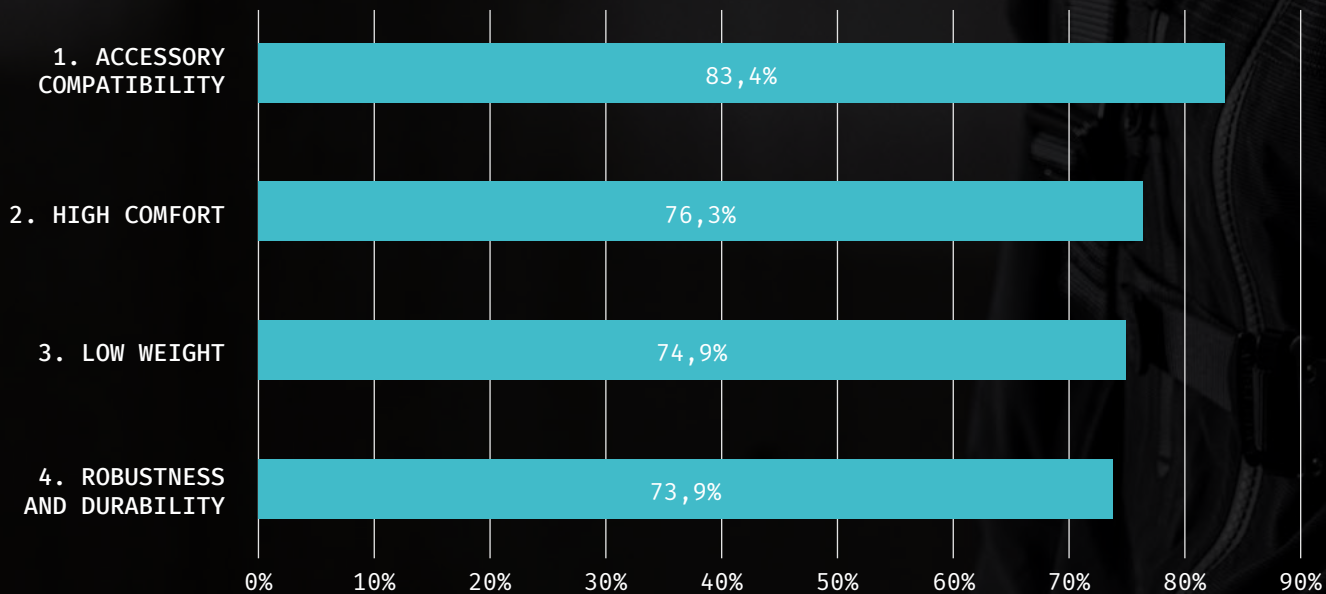

CREATED IN CLOSE COLLABORATION WITH DEMANDING USERS

From Sweden for Nordic requirements

The new Zone Series™ by Zekler consists of three lightweight helmets with unique features. All helmets have been developed in close collaboration with the construction sector and industries across Sweden. Our user surveys show that accessory compatibility, high comfort and low weight are decisive factors when choosing a safety helmet. Robustness and durability are also important. We've listened to the users. Zone Series™ is packed with these characteristics. It's an extraordinary series, designed for demanding craftsmen and workers.

4 DECISIVE FACTORS WHEN CHOOSING A SAFETY HELMET*