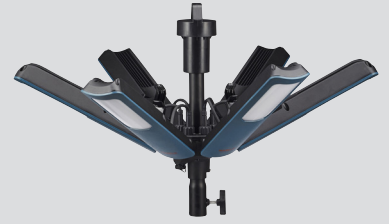

Starburst 23000 APP & SENSOR

Lumen 23000 IP 65

Art. no. 690000732

Six adjustable light sources | AC-powered | Very powerful light | App-controlled with sensor

Starburst 23000 App & Sensor features six adjustable light sources for flexible, bright, and glare-free (frosted glass) lighting. It comes with a control box with an app and motion sensor included. It can also be controlled via the Mesh Lamp app. The lamp is designed for use with a stand. Its foldable design ensures easy and safe transportation.

Suitable accessories Stand.