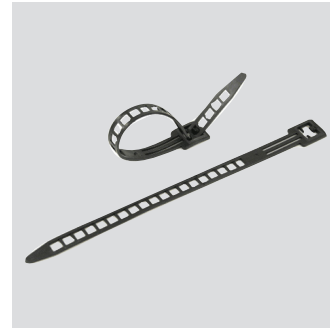

**Magnet
Flash**

Art. no. 690002027

**Plug for
Blaze 2500**

Art. no. 690003587

**Charger
Canopus**

Art. no. 690003686

**Electric cable with
plug 1,5 m**

Art. no. 690004056

**Quick release
attachment**

Art. no. 690004122

**Cable ties
LED strip 10**

Art. no. 690014105

**Quick charger
Orion 8.5V 1.5A**

Art. no. 690017108

**Wireless charging station
Flash 3000**

Art. no. 690000401

**Magnetic mount
Blaze 2800**

Art. no. 690002001

**Cable ties
LED strip 100**

Art. no. 690014204

**Cable ties
LED strip 200**

Art. no. 690014303

**Battery emergency light
LED strip**

Art. no. 690015102