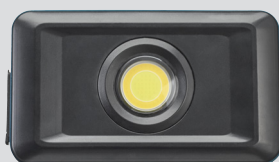

Suitable accessories Magnet, wireless charging station, stand.

Lyra 1000 RE

Lumen 1000

IP 65

Battery time 3-12 h

Art. no. 690005103

Rechargeable | Extremely impact resistant | Magnet for smart mounting | Handy size | Four lighting modes

Lyra 1000 Re is a very handy and compact lamp that is easy to carry at all times. The lamp is rechargeable and has four different light modes. Lyra is equipped with a magnet for easy mounting.

Spica 1000 RE