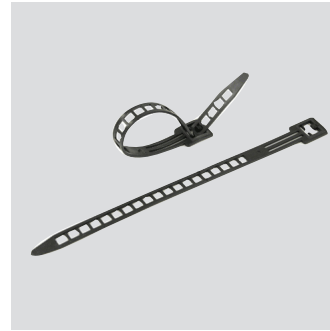

Helmet clips universal
Art. no. 690000997

**Stand
Beam 1,8 m**
Art. no. 690001600

**Stand
Beam 2,3 m**
Art. no. 690001607

**Stand
Beam 2,3 m w wheels**
Art. no. 690090626

**Stand
Beam 4 m**
Art. no. 690001623

**Magnet
Flash**

Art. no. 690002027

**Plug for
Blaze 2500**

Art. no. 690003587

**Charger
Canopus**

Art. no. 690003686

**Electric cable with
plug 1,5 m**

Art. no. 690004056

**Quick release
attachment**

Art. no. 690004122

**Cable ties
LED strip 10**

Art. no. 690014105

**Quick charger
Orion 8.5V 1.5A**

Art. no. 690017108

**Wireless charging station
Flash 3000**

Art. no. 690000401