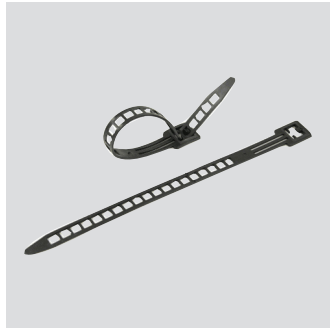

**Magnet
Flash**

Art. no. 690002027

**Plug for
Blaze 2500**

Art. no. 690003587

**Charger
Canopus**

Art. no. 690003686

**Electric cable with
plug 1,5 m**

Art. no. 690004056

**Quick release
attachment**

Art. no. 690004122

**Cable ties
LED strip 10**

Art. no. 690014105

**Quick charger
Orion 8.5V 1.5A**

Art. no. 690017108

**Wireless charging station
Flash 3000**

Art. no. 690000401

**Magnetic mount
Blaze 2800**

Art. no. 690002001

**Cable ties
LED strip 100**

Art. no. 690014204

**Cable ties
LED strip 200**

Art. no. 690014303

**Battery emergency light
LED strip**

Art. no. 690015102