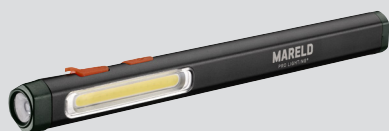

Radiate 300 RE

Lumen 300

IP X0

Battery time 2-6 h

Art. no. 690001053

Rechargeable | Equipped with magnet and clip | Small and convenient

Radiate 300 Re is a compact and handy rechargeable penlight that provides a bright 300 lm light. It features two light modes: a 300 lm main light and a 180 lm top light (flashlight). The runtime is 2 hours for the main light and 3 hours for the top light. Battery capacity: 3.7V, 650 mAh. Equipped with a magnet and clip for easy attachment.