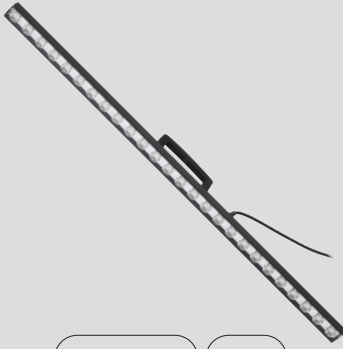

Altair 5000

Lumen 5000 IP 20

Art. no. 690000659

Narrow light dispersion | High color rendering index RA 95 | Neutral colour temperature | Stand included

Altair 5000 provides a very narrow light dispersion and is specifically designed to detect irregularities in filler and painting work indoors. Altair 5000 is powered by a power cable and can be used with or without the included stand.