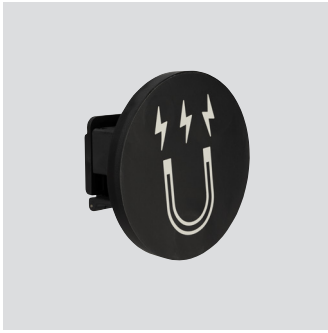

Helmet clips universal
Art. no. 690000997

**Stand
Beam 1,8 m**
Art. no. 690001600

**Stand
Beam 2,3 m**
Art. no. 690001607

**Stand
Beam 2,3 m w wheels**
Art. no. 690090626

**Stand
Beam 4 m**
Art. no. 690001623

**Magnet
Flash**

Art. no. 690002027

**Plug for
Blaze 2500**

Art. no. 690003587

**Charger
Canopus**

Art. no. 690003686

**Electric cable with
plug 1,5 m**

Art. no. 690004056

**Quick release
attachment**

Art. no. 690004122

**Cable ties
LED strip 10**

Art. no. 690014105

**Quick charger
Orion 8.5V 1.5A**

Art. no. 690017108

**Wireless charging station
Flash 3000**

Art. no. 690000401