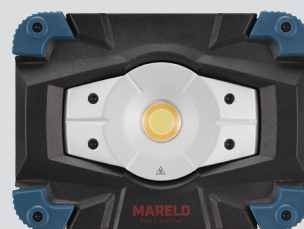

Flash 3000 RE WR

Lumen 3000

IP 65

Battery time 3-12 h

Art. no. 690000203

Rechargeable | Extremely impact resistant | Dimmable | Adjustable colour temperature

Flash 3000 Re Wr is a compact, rechargeable, and extremely robust lamp that is ideal for tasks requiring a lot of light but in limited spaces. With adjustable colour temperature and five lighting modes, Flash is as versatile as it is compact.

Suitable accessories Magnet, wireless charging station, stand.